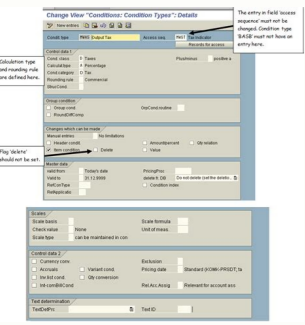

>>>FREE Download<<< SAP Basis Administration Handbook, NetWeaver Edition
TXT,PDF,EPUB