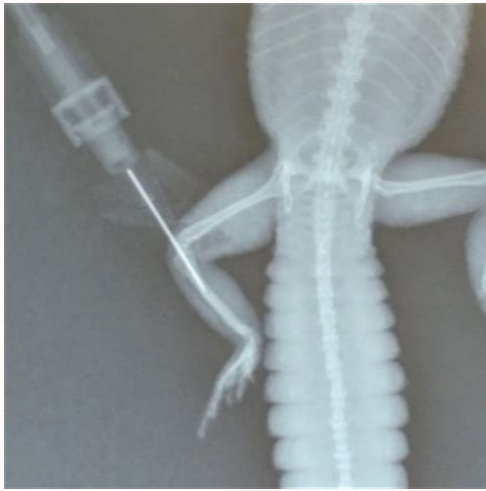

# Fluid therapy veterinary guidelines

Nice guidelines for iv fluid therapy. Nice guidelines for fluid therapy. Types of fluid therapy veterinary.

It is also estimated that it is about 6% dehydrated based on skin trends and dry mucous membranes. The different clinical approaches and the urgency for the treatment of poor perfusion and dehydration make it different from vital (Table 1). A «Table 2 results of physical examination of dehydration and estimate of the percentage of fluid loss percentage dehydration of the percentages The results of the physical exam