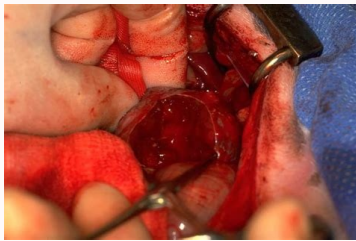

# Fluid therapy veterinary guidelines

Nice guidelines for iv fluid therapy. Nice guidelines for fluid therapy. Types of fluid therapy veterinary.

It is also estimated that it is about 6% dehydrated based on skin trends and dry mucous membranes. The different clinical approaches and the urgency for the treatment of poor perfusion and dehydration make it different from vital (Table 1). A «Table 2 results of physical examination of dehydration and estimate of the percentage of fluid loss percentage dehydration of the percentages The results of the physical exam